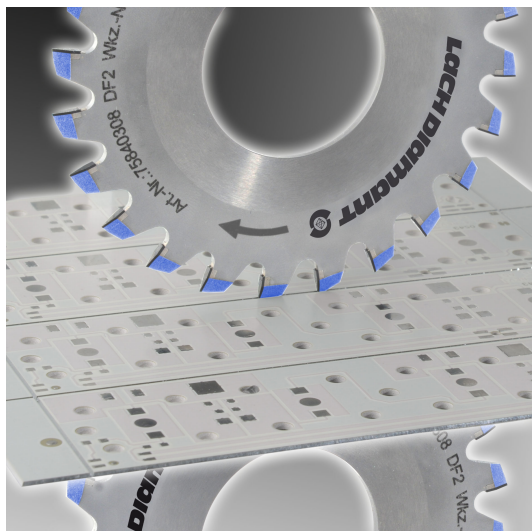

September 19<sup>th</sup>, 2019

**LACH DIAMANT invites to**

**Productronica Munich**  
**from November 12<sup>th</sup> - 15<sup>th</sup>, 2019**

Since productronica 1977 – for more than 40 years – LACH DIAMANT has been manufacturing diamond and carbide tools for cutting, scoring, sawing and milling of all circuit boards and composite materials and is rightly seen as a pioneer in this industry as well.

Years ago, for example, the “inflamed” development of LED lights for the automobile industry and the corresponding new production technologies were only a beginning.

Regarding “E-Mobility”, LACH DIAMANT looks back to polycrystalline diamond turning tools (PCD) which were already developed for commutator manufacturer Kautt & Bux (today Kollektor) in 1979, as well as for copper commutator manufacturers Bosch, Siemens, Miele and others.

In the future, copper commutators will also be indispensable for servomotors in electric cars.

Is this a topic of interest?

LACH DIAMANT provides a large variety of specially designed diamond tools.

Our LACH DIAMANT team is looking forward to your visit and our conversation at productronica from November 12th – 15th in Munich, hall B3, stand 340.

More information available at [www.lach-diamant.de](http://www.lach-diamant.de) or from [office@lach-diamant.de](mailto:office@lach-diamant.de)

Attachments:

Photo 1: LACH DIAMANT »DreboBlueCut« PCD Scorer – “World Running Champion” not only for PCD machining but also (as photographed) for scoring aluminium IMS circuit boards.